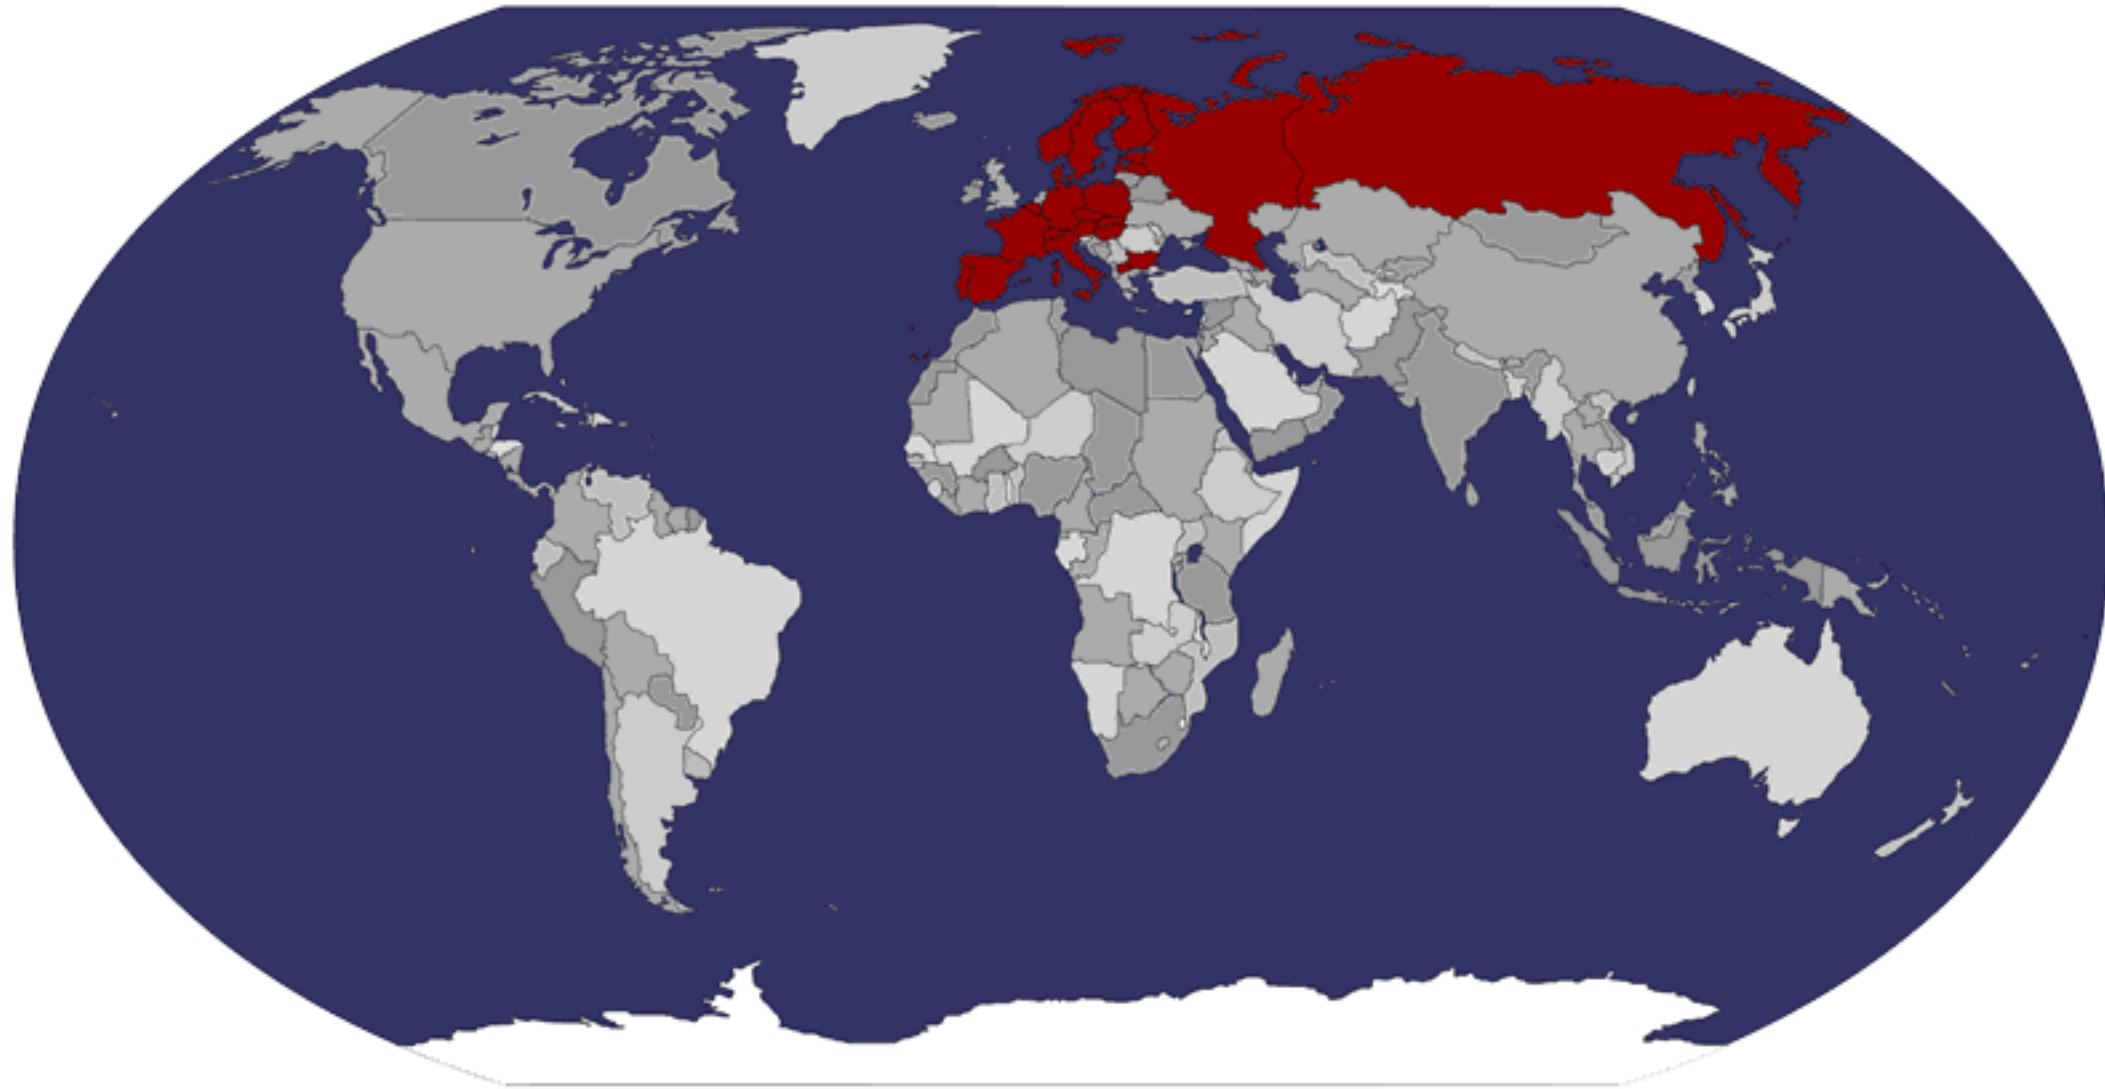

# EUROPE: CONTINENTAL AREA REPORT

TUESDAY, 30 AUGUST 2016

World Federation of Methodist & Uniting Church Women

**13<sup>th</sup> World  
Assembly 2016**

Houston, Texas, USA

# EUROPE: CONTINENTAL AREA